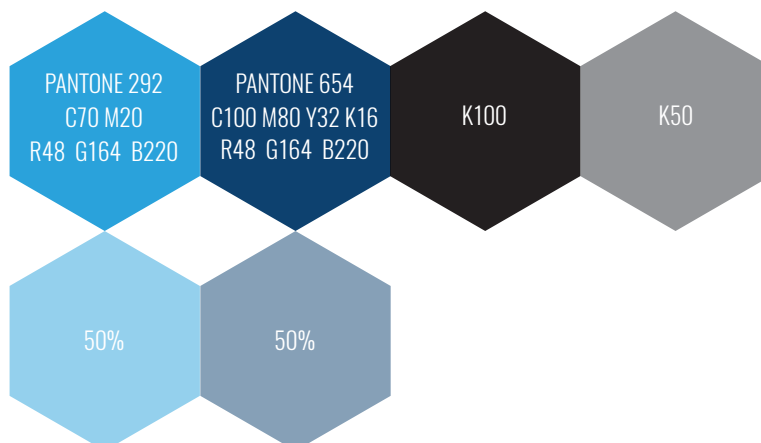

Colours

FOR MORE DETAILS
PLEASE CONTACT:

DAN NIMMO
Email: dan.nimmo@ibms.org